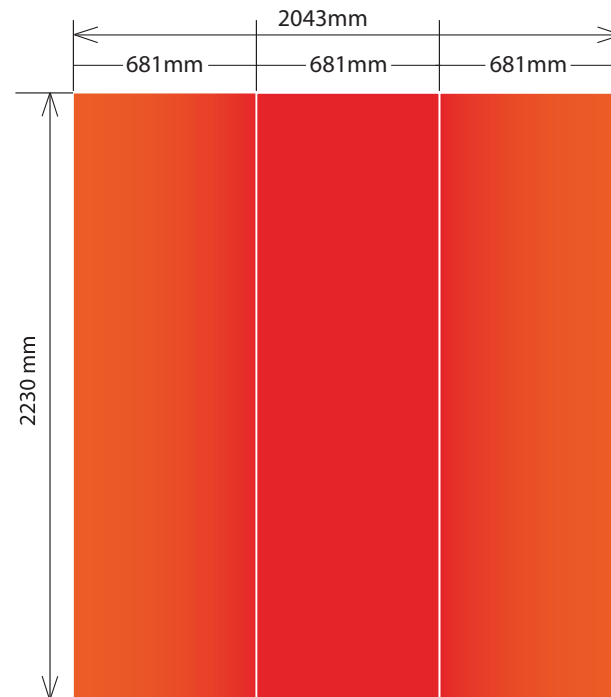

POP UP TOWER

Graphic Guide

Individual Panel Sizes
(Width x Height)

Standard: 681mm x 2230mm